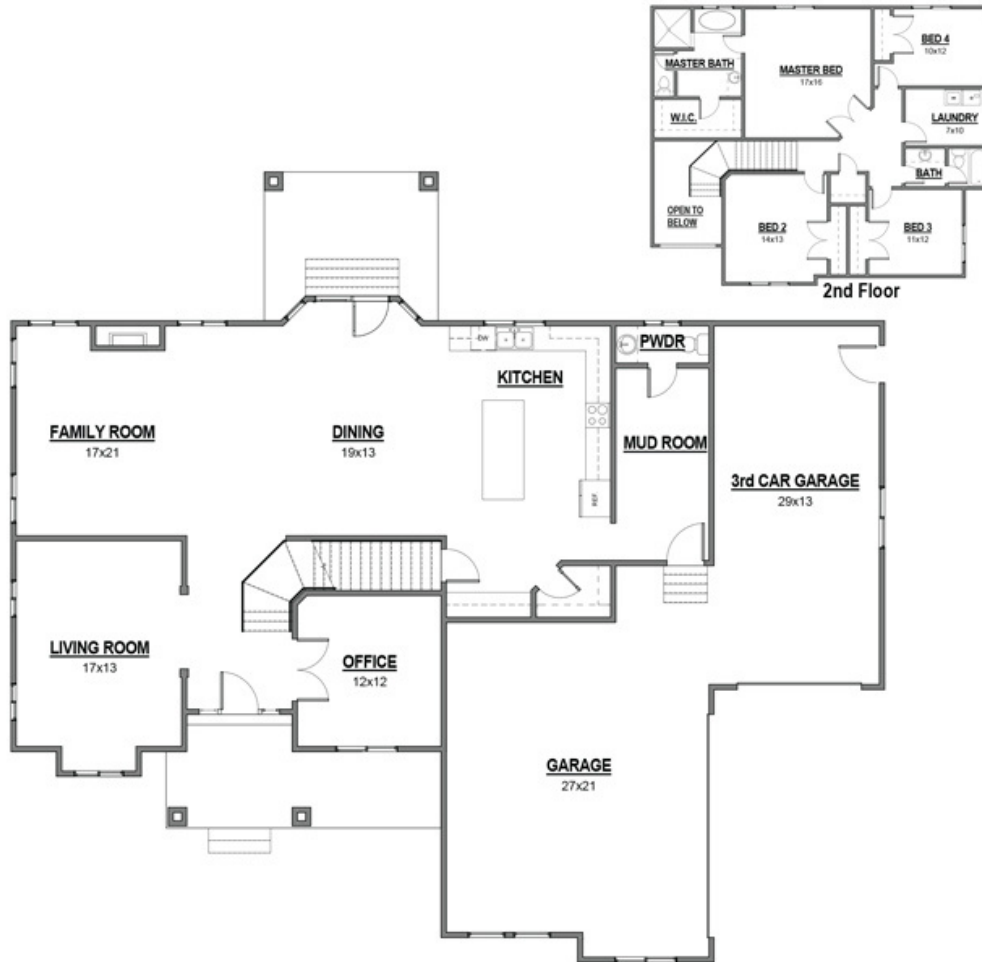

## The Juliet

3025 3 - CAR

### RAMBLER:

4 BED / 2.5 BATH  
3 - CAR GARAGE