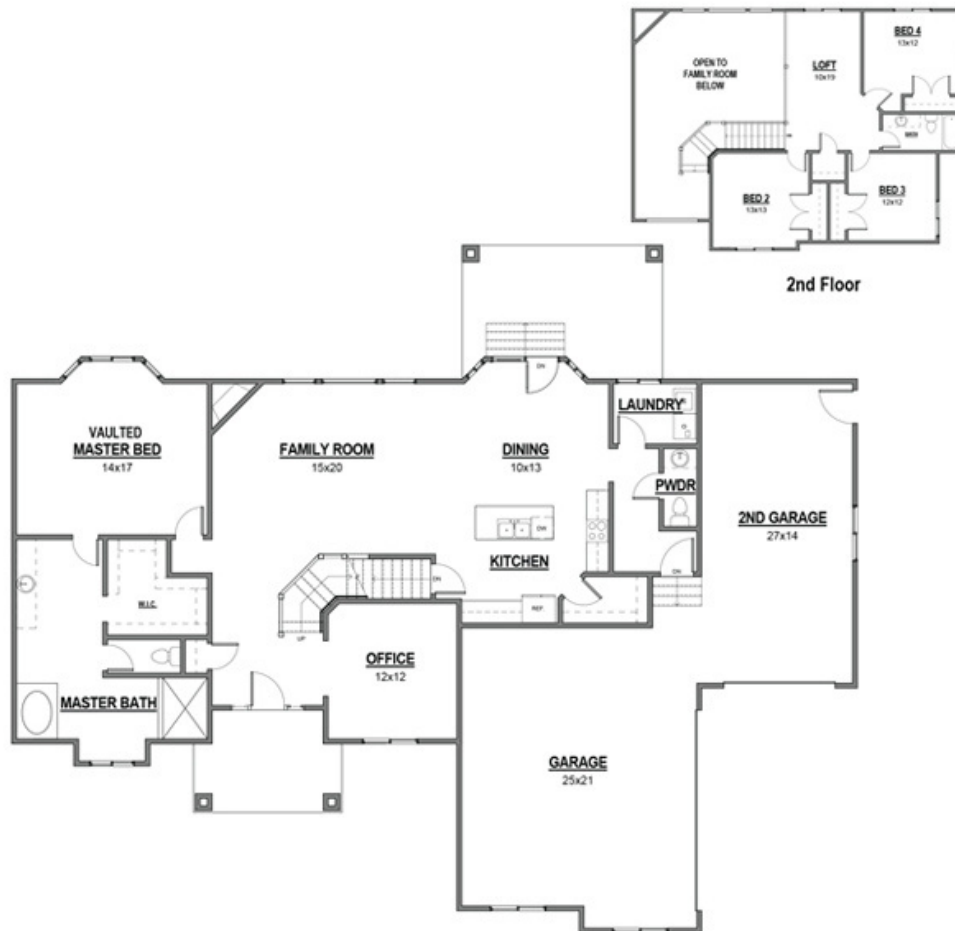

The Leah

2707 3-CAR

RAMBLER:

4 BED / 2.5 BATH
3 - CAR GARAGE

SQUARE FT.

Main 1,803 Level 2: 886
Bsmt 1,758
Total 4,447

WWW.GTMBUILDERS.COM
(435)849-5409