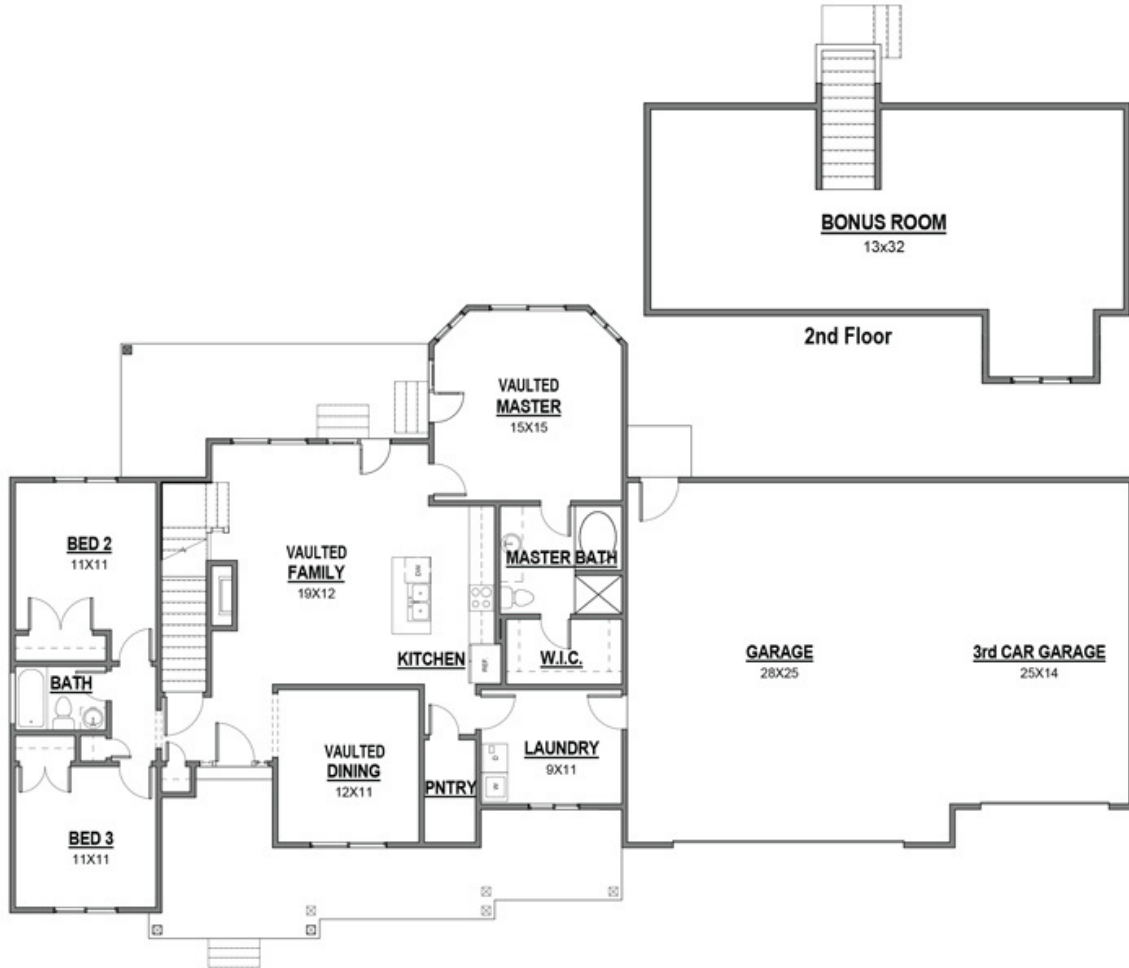

## The Audrey

2094 3-CAR

**RAMBLER:**  
3 BED / 2 BATH  
3 - CAR GARAGE

**SQUARE FT.**  
Main 1,621 Level 2: 473  
Bsmt 1,635  
Total 3,729

[WWW.GTMBUILDERS.COM](http://WWW.GTMBUILDERS.COM)  
(435)849-5409