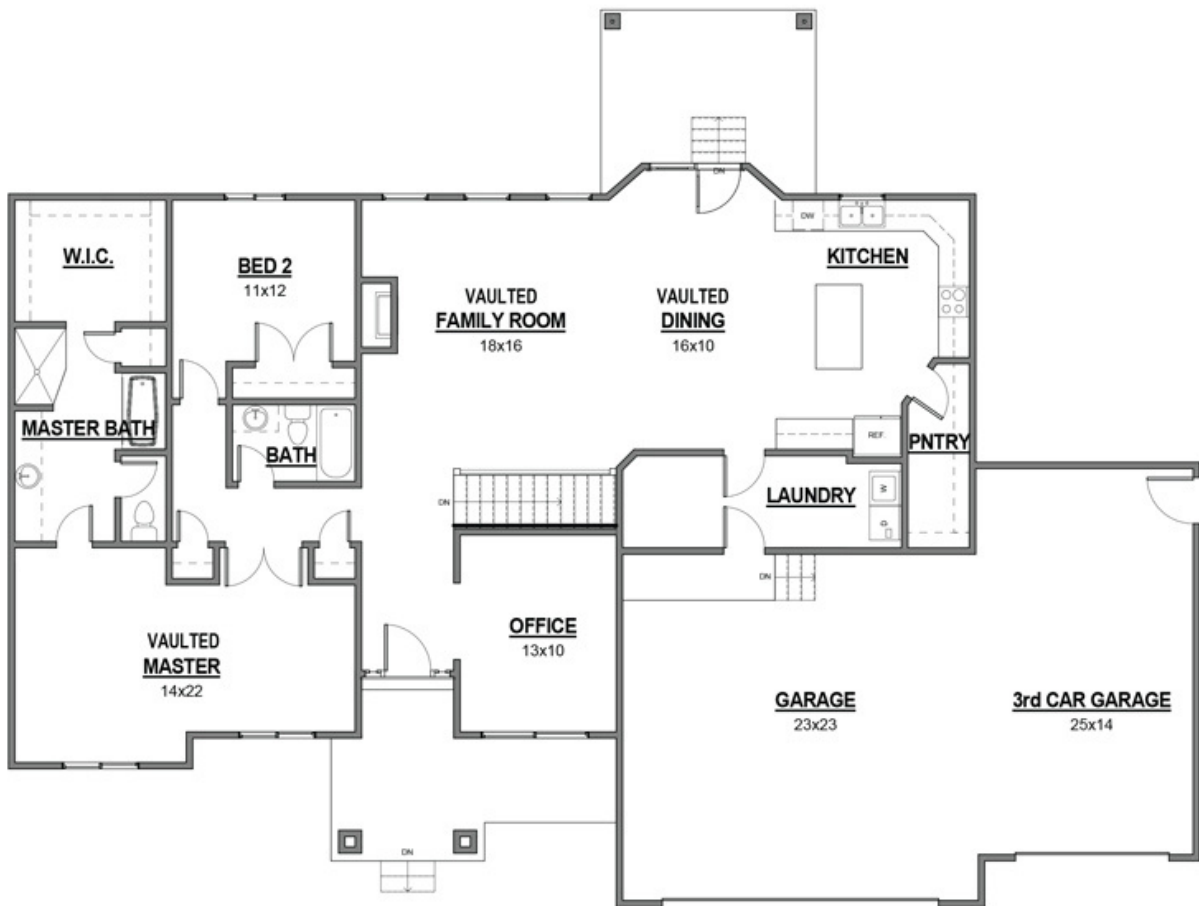

The Emily

1979 3-CAR

RAMBLER:
2 BED / 2 BATH
3 - CAR GARAGE

SQUARE FT.
Main 1,979
Bsmt 1,964
Total 3,943