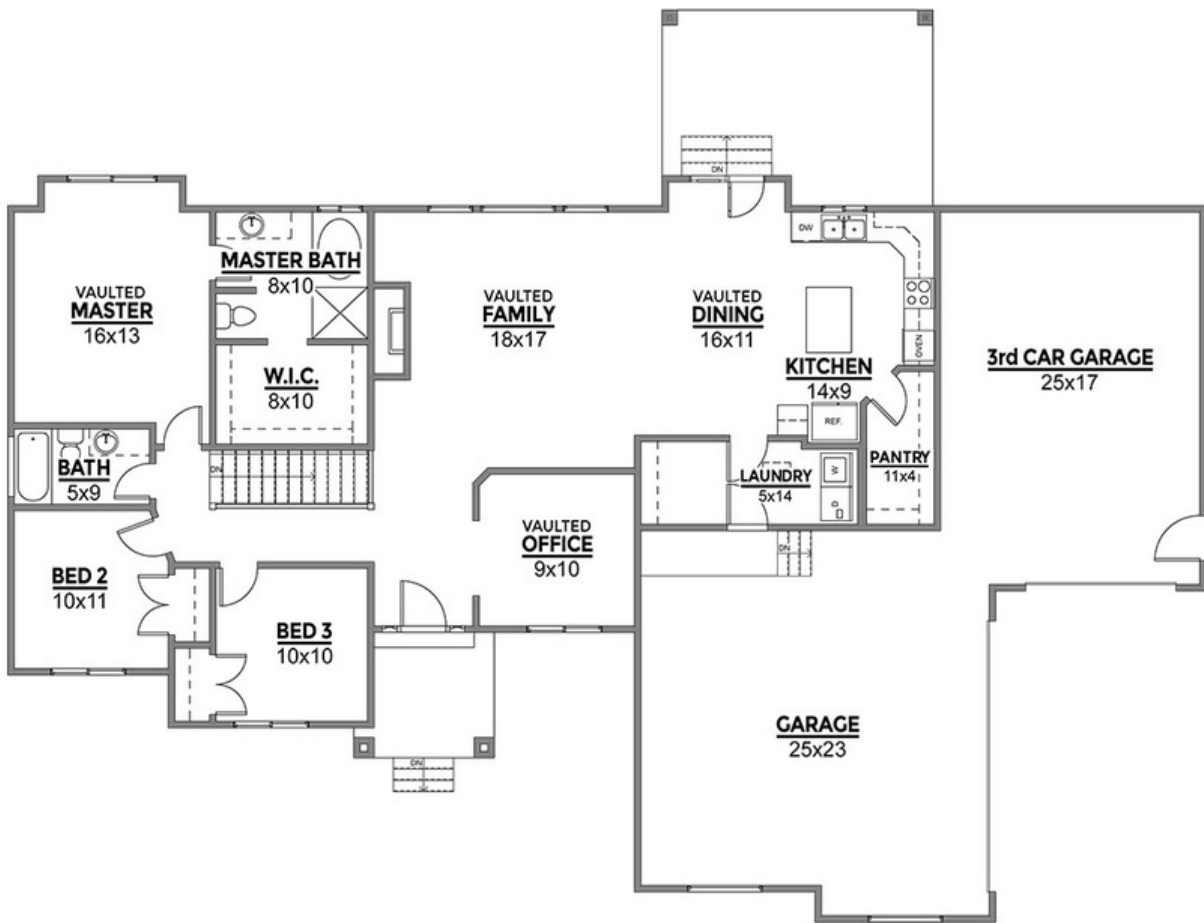

The McKenna

1776 3-CAR ELEVATION A

RAMBLER:

3 BED / 2 BATH
3 - CAR GARAGE

SQUARE FT.

Main 1,776
Bsmt 1,585
Total 3,177

WWW.GTMBUILDERS.COM
(435)849-5409