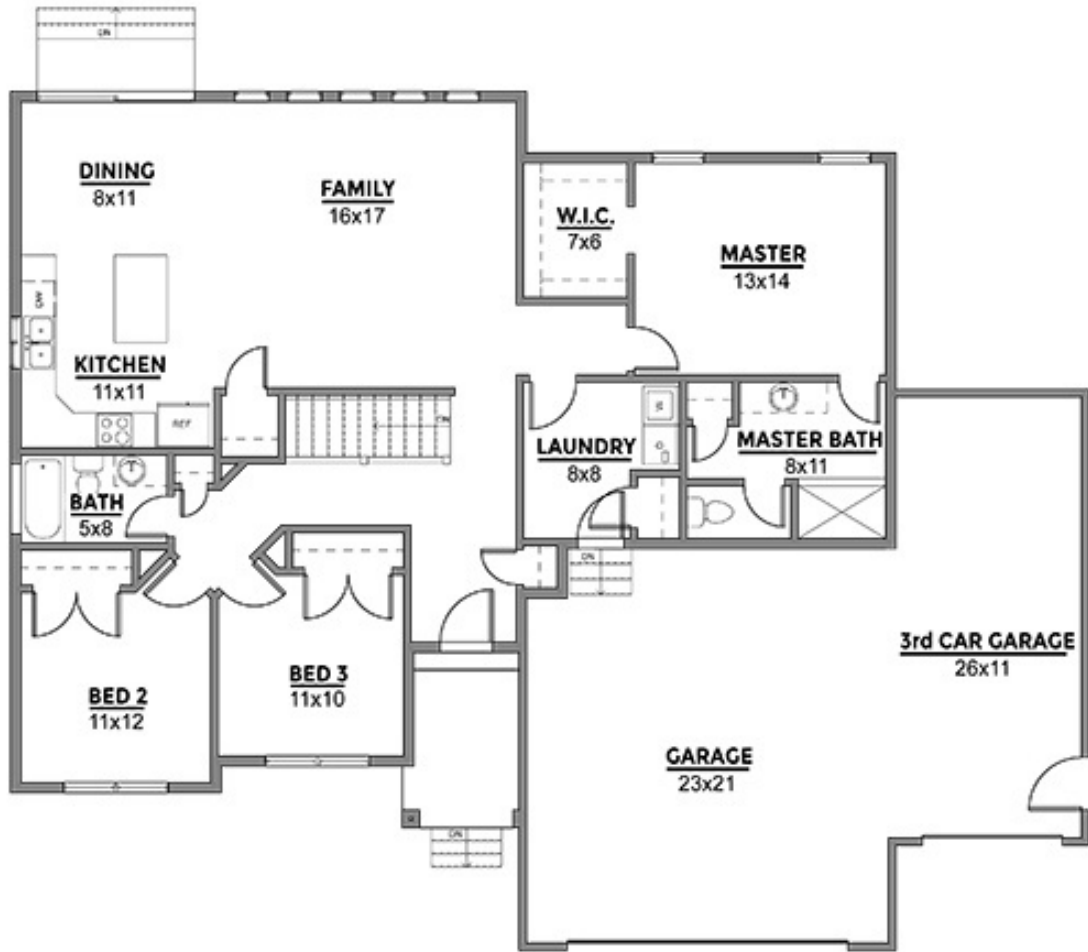

The Chelsea

1592 3-CAR

RAMBLER:
3 BED / 2 BATH
3 - CAR GARAGE

SQUARE FT.
Main 1,592
Bsmt 1,585
Total 3,177

WWW.GTMBUILDERS.COM
(435)849-5409