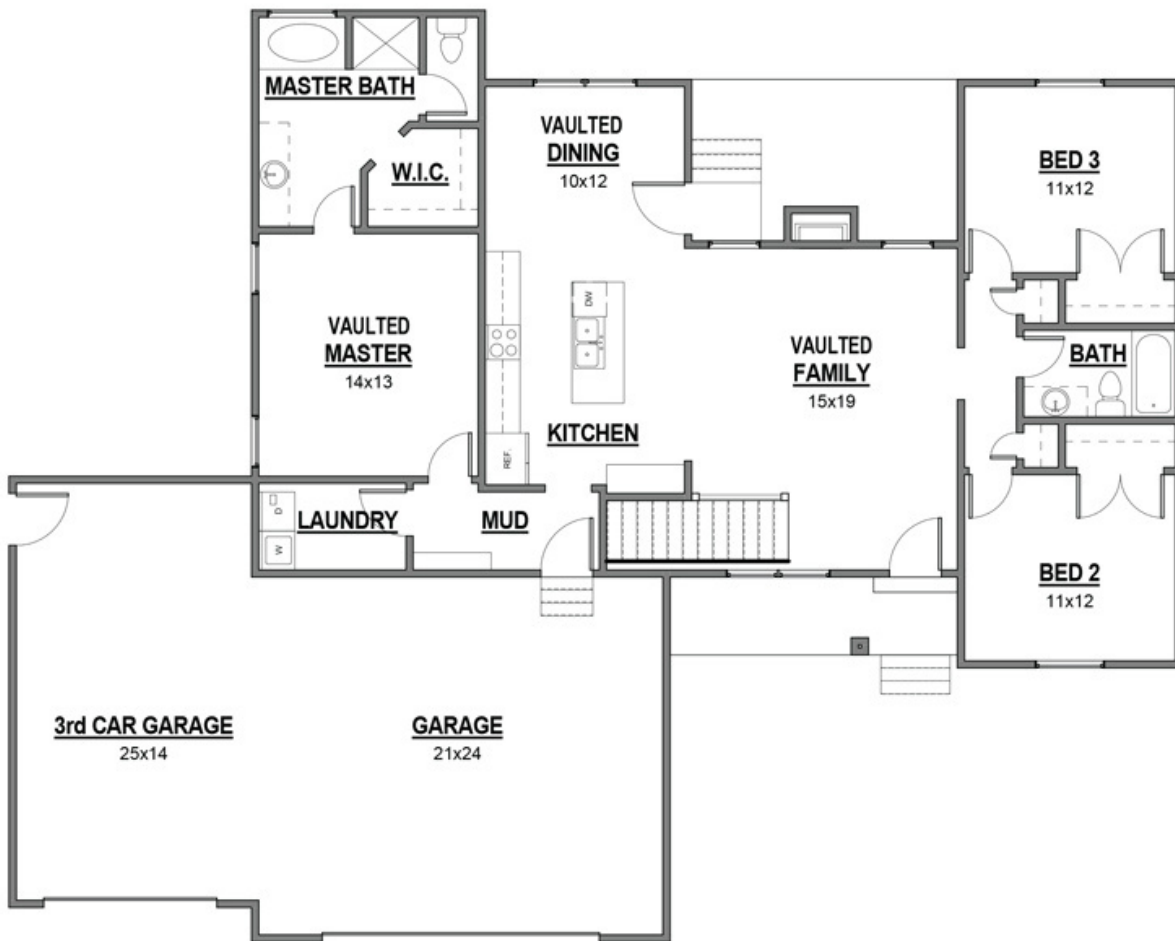

The Addison

1524 3-CAR

RAMBLER:
3 BED / 2 BATH
3 - CAR GARAGE

SQUARE FT.
Main 1,524
Bsmt 1,535
Total 3,059

WWW.GTMBUILDERS.COM
(435)849-5409