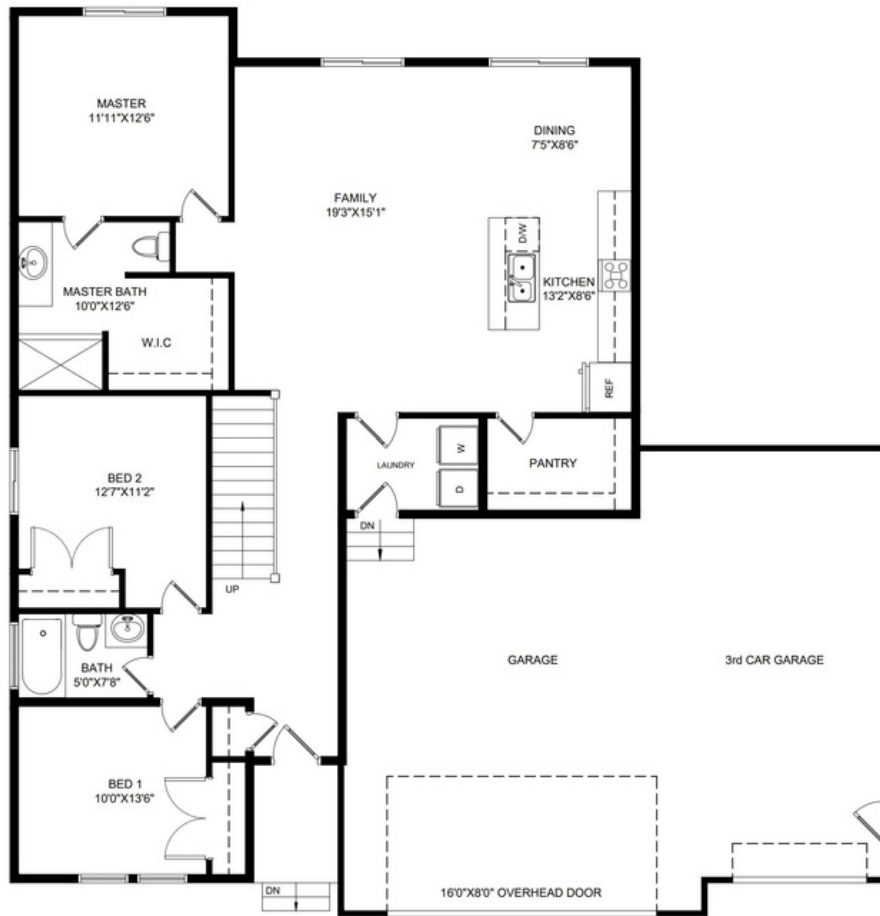

## The Kelcee

1461 3-CAR

### RAMBLER:

3 BED / 2 BATH  
3 - CAR GARAGE

### SQUARE FT.

Main 1,461  
Bsmt 1,466  
Total 2,927,

[WWW.GTMBUILDERS.COM](http://WWW.GTMBUILDERS.COM)  
(435)849-5409