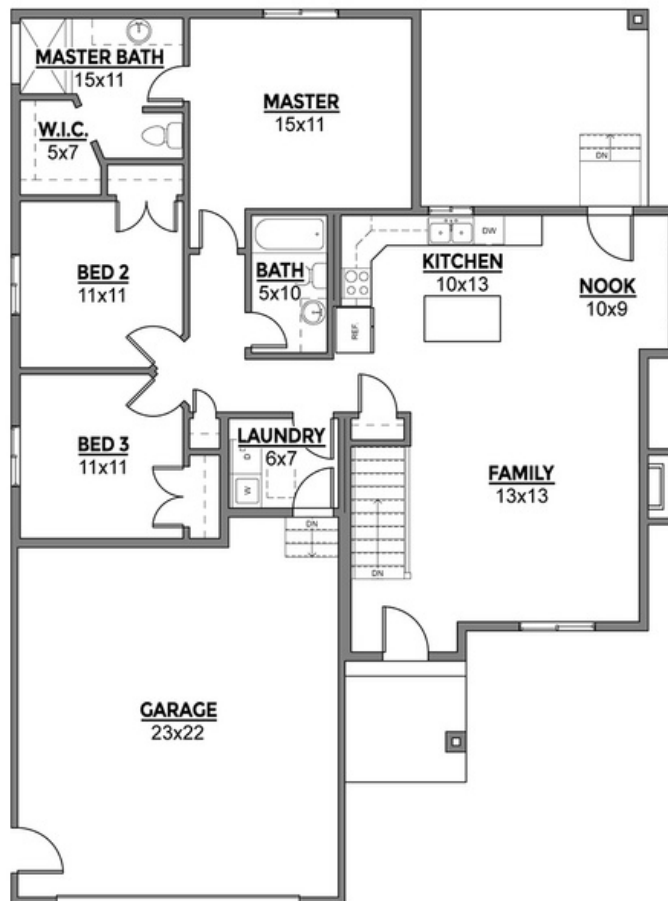

The Jennifer

1429 2-CAR

RAMBLER:

3 BED / 2 BATH
2 - CAR GARAGE

SQUARE FT.

Main 1,429
Bsmt 1,434
Total 2,863

WWW.GTMBUILDERS.COM
(435)849-5409