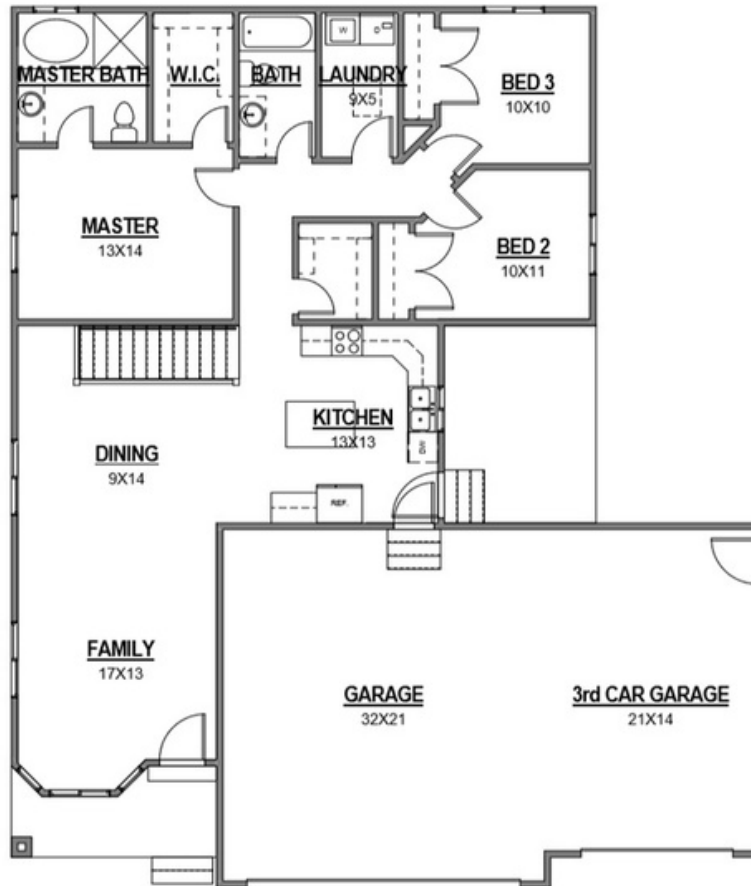

The Jocelyn

1422 3-CAR

RAMBLER:

3 BED / 2 BATH
3 - CAR GARAGE

SQUARE FT.

Main 1,422
Bsmt 1,415
Total 2,837

WWW.GTMBUILDERS.COM
(435)849-5409