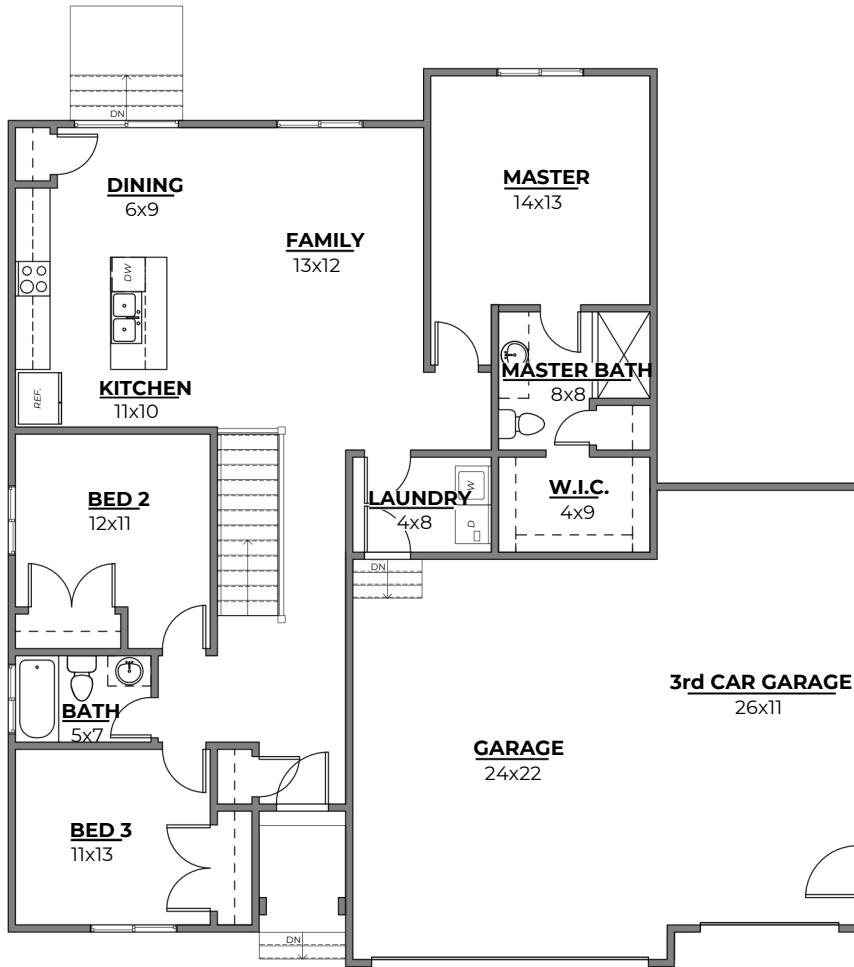

The Tiffani

1386 3-CAR / ELEVATION D

RAMBLER:

3 BED / 2 BATH
 3 - CAR GARAGE
 41'0" (w) x 47'0" (d)

SQUARE FT.

Main 1,386
 Bsmt 1,391
 Total 2,777

WWW.GTMBUILDERS.COM
 (435)849-5409