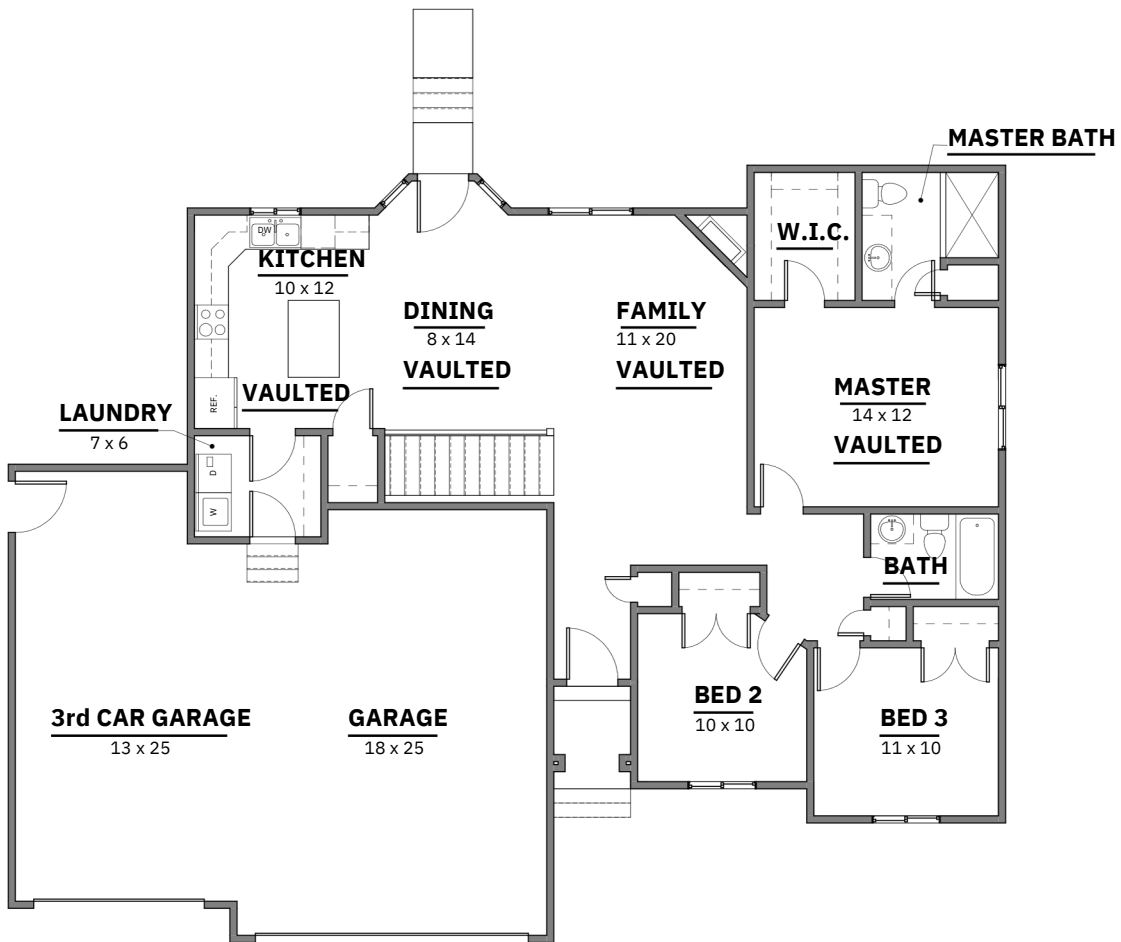

The Madeline

1348 3-CAR / ELEVATION C

RAMBLER:

3 BED / 2 BATH
3 - CAR GARAGE

SQUARE FT.

Main 1,348
Bsmt 1,327
Total 2,675

WWW.GTMBUILDERS.COM
(435)849-5409